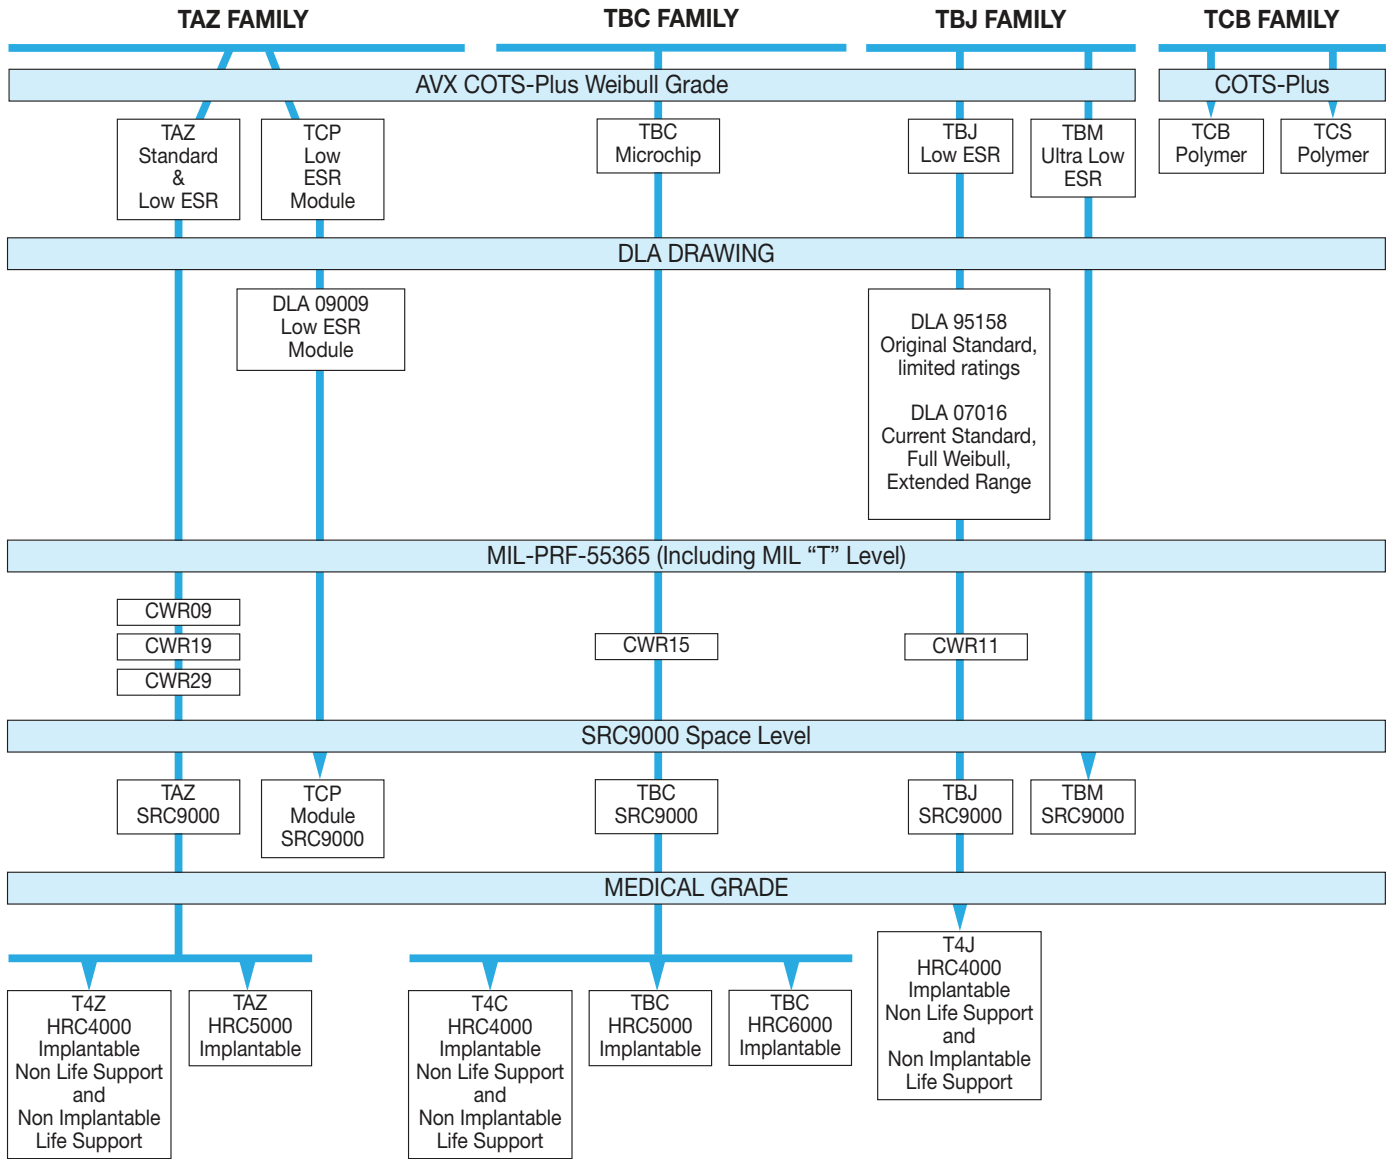

HIGH RELIABILITY TANTALUM CHIP SPECIFICATIONS

CZECH REPUBLIC HIGH RELIABILITY TANTALUM CHIP SPECIFICATIONS

HIGH RELIABILITY WET TANTALUM SPECIFICATIONS